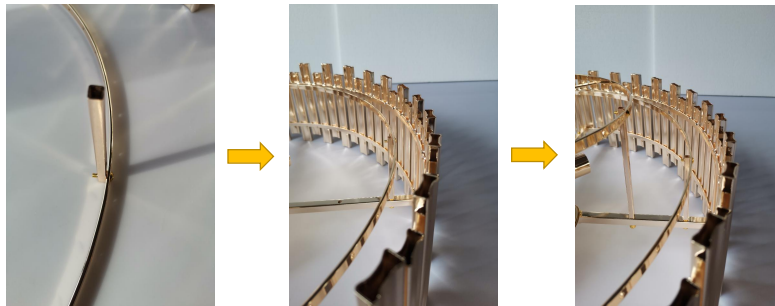

# Installation Guide

Picture 1

**Parts List:**

A\*1 / B\*1 / C\*1 / D\*6 / E\*6 / F\*1 / G\*1 / H\*45 (15cm) / I\*45 (12cm) / J\*100 (10cm) / K\*100 (7.6cm) / L\*4 / M\*290 / N\*1

Picture 2

Picture 3

**Step 1: Install the lamp body, B+D+A+E+C.**

Picture 4

Picture 5

**Step 2: Installing Chains and Ceiling Cups, F+G.**

**Step 3: Install the crystal on the lamp body C as shown in the figure, J\*1+K\*1 (arrangement of long\*1+short\*1).**

Picture 6

Picture 7

**Step 4: Install the crystal on the lamp body B as shown in the figure, H\*1+I\*1 (arrangement of long\*1+short\*1).**

**Completion.**