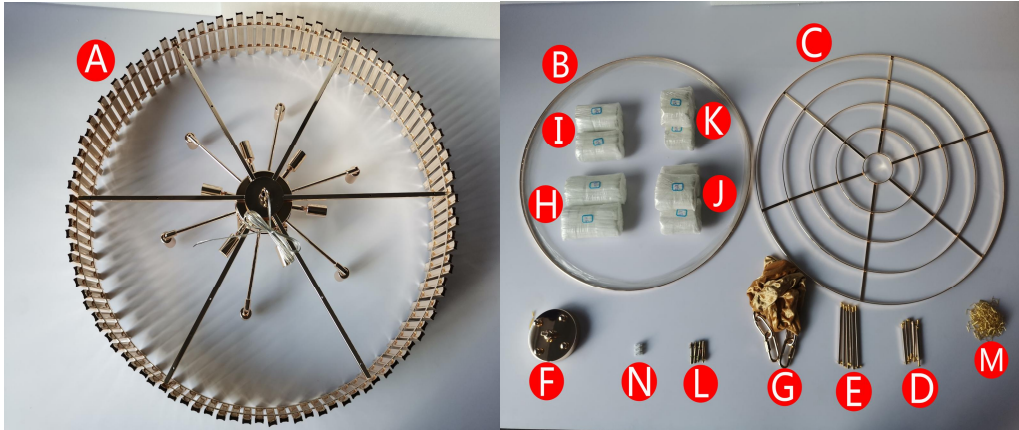

# Installation Guide

Picture 1

**Parts List:**

A\*1 / B\*1 / C\*1 / D\*6 / E\*6 / F\*1 / G\*1 / H\*45 (15cm) / I\*45 (12cm) / J\*100 (10cm) / K\*100 (7.6cm) / L\*4 / M\*290 / N\*1

Picture 2

Picture 3

**Step 1: Install the lamp body, B+D+A+E+C.**

Picture 4

Picture 5

**Step 2: Installing Chains and Ceiling Cups, F+G.**

**Step 3: Install the crystal on the lamp body C as shown in the figure, J\*1+K\*1 (arrangement of long\*1+short\*1).**

Picture 6

Picture 7

**Step 4: Install the crystal on the lamp body B as shown in the figure, H\*1+I\*1 (arrangement of long\*1+short\*1).**

**Completion.**