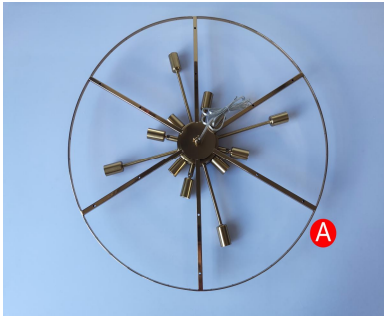

Installation Guide

Picture 1

Parts List:

A*1 / B*1 / C*1 / D*41 / E*69 (15cm) / F*171 (12cm) / G*1 / H*6/ I*1 / J*41 / K*1 / L*4 / M*6 / N*240 / O*41 / P*41 / Q*41

Picture 2

Step 1: Installing Chains and Ceiling Cups, A+I+G.

Picture 3

Step 2: Install the lamp body, B+M.

Picture 4

Step 3: Install the lamp body, C+H.

Picture 5

Step 4: Install the crystal as shown, N+F+C.

Picture 7

Picture 8

Step 5: Install the crystal as shown, N+E+B.

Step 6: Install the crystal as shown, O+P+Q+J+D+A.

Picture 9

Completion.