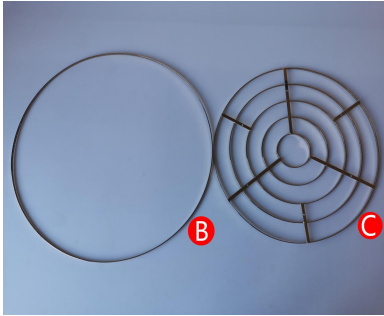

Installation Guide

Picture 1

Parts List:

A*1 / B*1 / C*1 / D*41 / E*69 (15cm) / F*171 (12cm) / G*1 / H*6/ I*1 / J*41 / K*1 / L*4 / M*6 / N*240 / O*41 / P*41 / Q*41

Picture 2

Step 1: Installing Chains and Ceiling Cups, A+I+G.

Picture 3

Step 2: Install the lamp body, B+M.

Picture 4

Step 3: Install the lamp body, C+H.

Picture 5

Step 4: Install the crystal as shown, N+F+C.

Picture 7

Picture 8

Step 5: Install the crystal as shown, N+E+B.

Step 6: Install the crystal as shown, O+P+Q+J+D+A.

Picture 9

Completion.